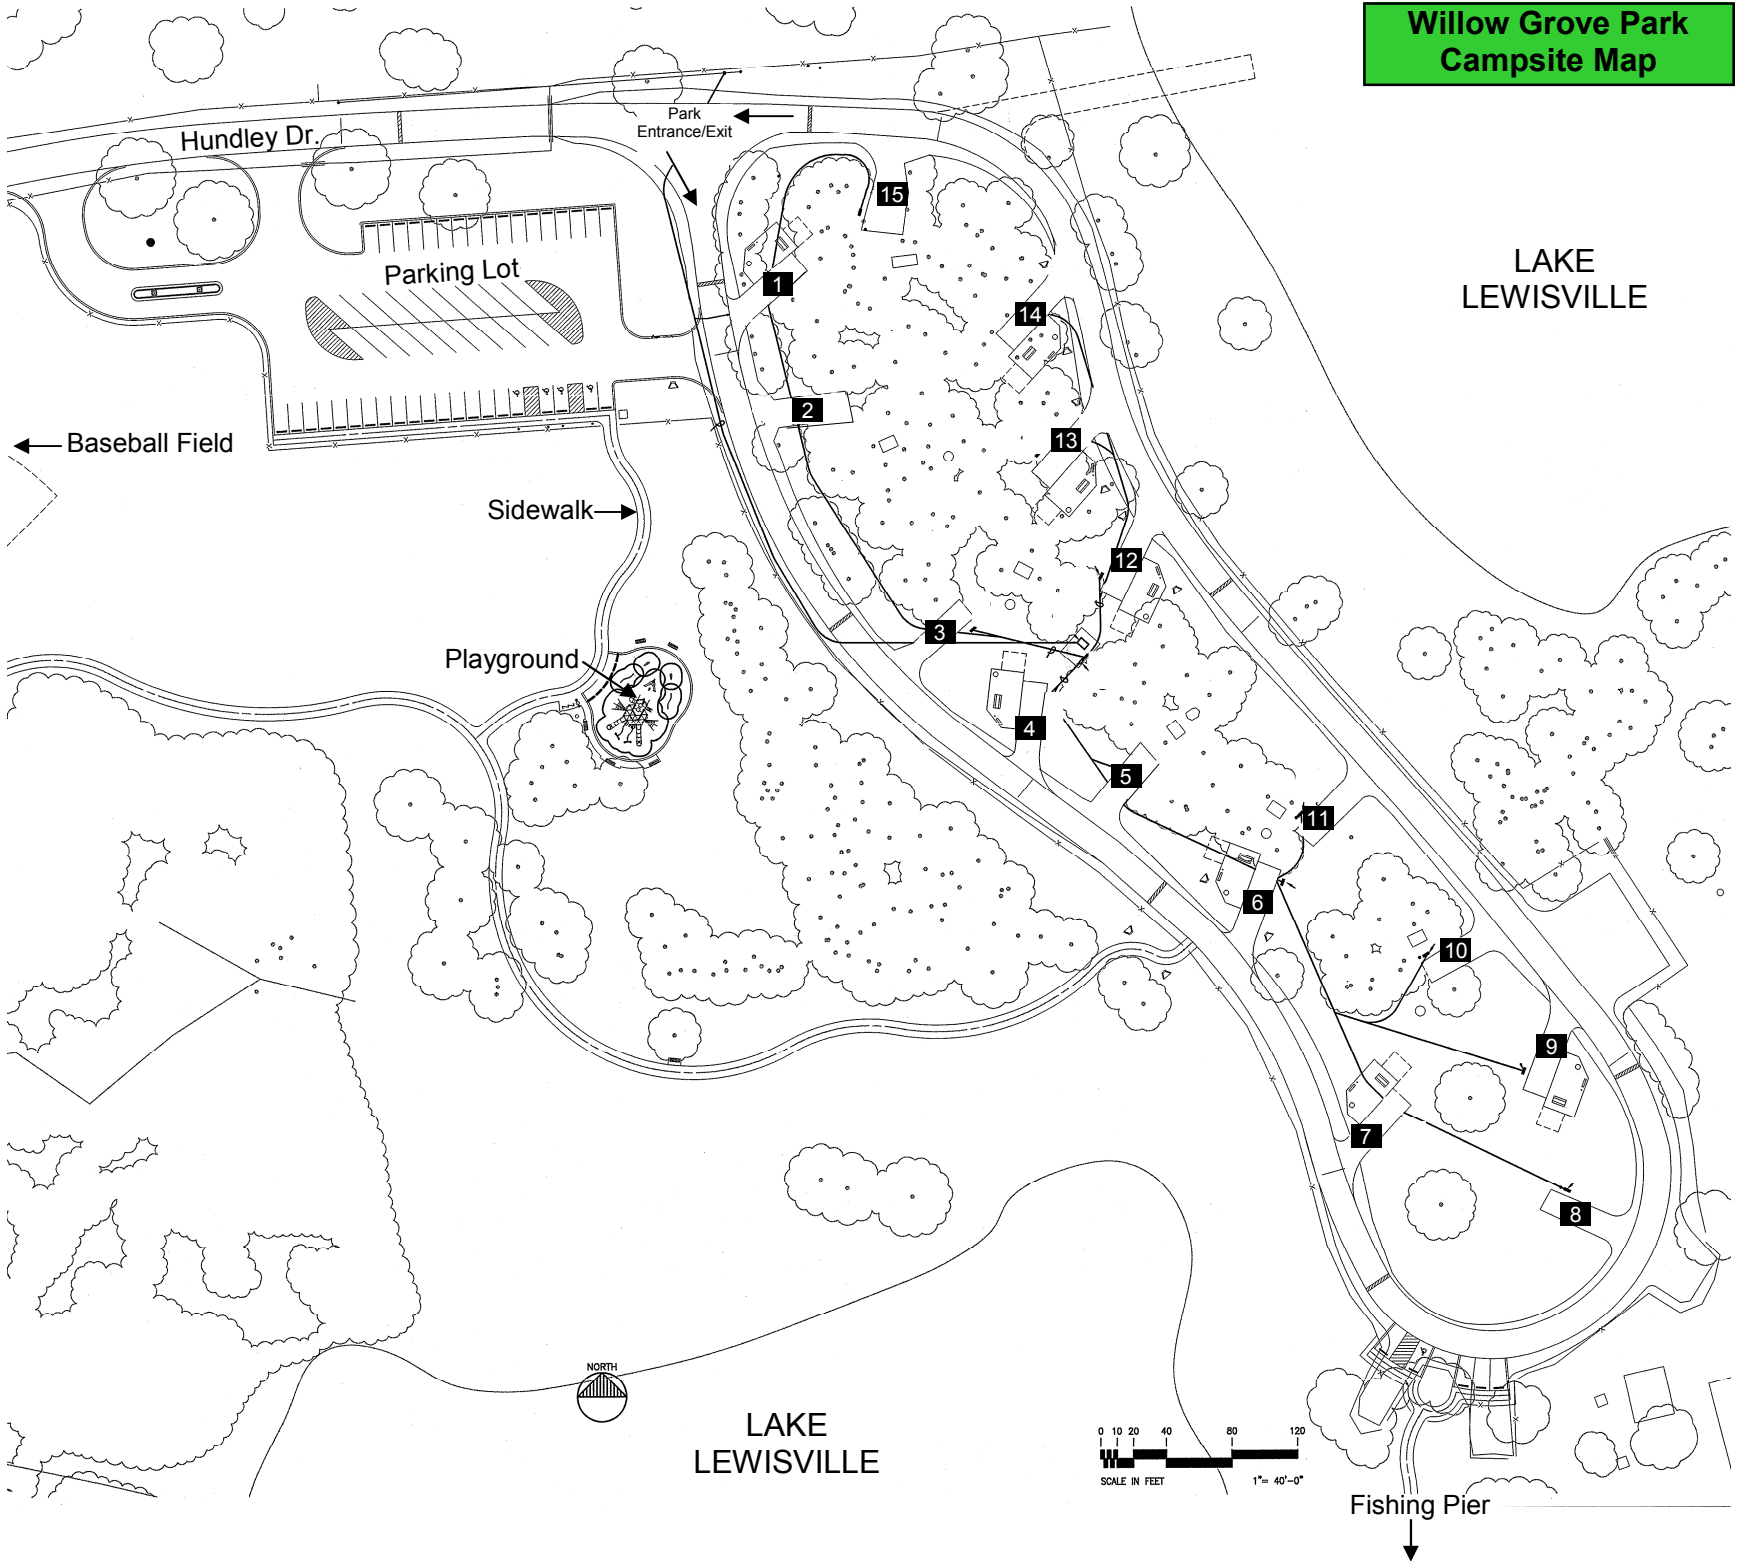

**Willow Grove Park  
Campsite Map**

LAKE  
LEWISVILLE

LAKE  
LEWISVILLE

LAKE  
LEWISVILLE

Fishing Pier

Hundley Dr.

Parking Lot

Park  
Entrance/Exit

Baseball Field

Sidewalk

Playground

1

2

3

4

5

6

7

9

8

10

11

13

12

14

15

NORTH

0 10 20 40 80 120  
SCALE IN FEET 1" = 40'-0"